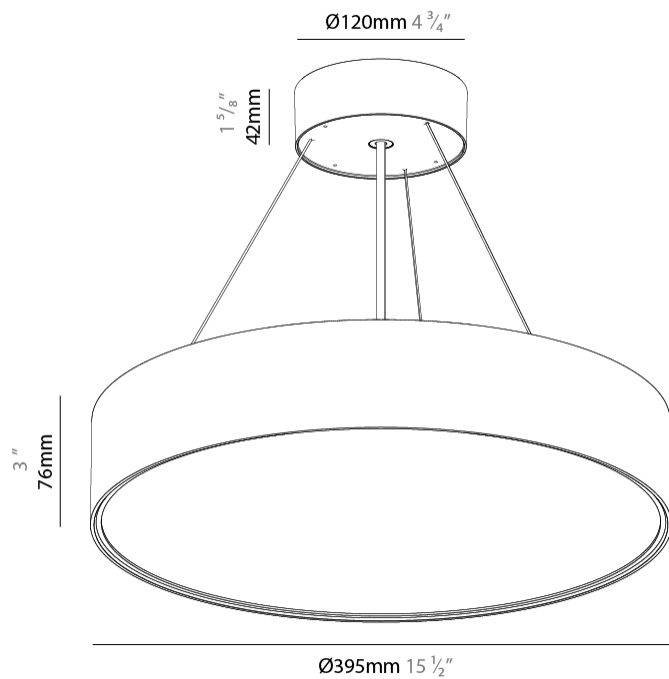

1. To build a product code in our configurator select the specify button on the base model # product page
2. To build a manual product code on this datasheet choose from the options listed below in blue font and add the suffix to the base model #

GENERAL

Series: Sign EVO
Partner: Prolicht
Division: Architectural
Installation: Suspension
Product Type: Pendant
Mounting Location: Ceiling
Light Distribution: Direct

PHYSICAL

Shape: Round
Diameter (mm): 395
Diameter (in): 15 1/2
Height (mm): 82
Height (in): 3 3/4
Weight (kg): 4.2
Diffuser: PMMA - Opal / Microprism / Clear Microprism
Fixture Finish: SSR / BKV / CWI / CRY / HAB / UFT / ITA / RUA / FTG / MYG / LOD / PUS / FRO / FUP / KIA / POP / BLS / SPG / MEY / GOH / CHC / COM / ABZ / JAG / OBR / MOS / ROR
Fixture Material: PMMA / Extruded Aluminum / Steel
Cable Details: 2000mm or 6000mm Transparent Cable

ELECTRICAL

Lamp Type: LED (Zhaga Standard)
Input Wattage (W): 26.7
Total Output Wattage (W): 24.6
Dimming: DALI Dimming / MATTER Dimming
Driver Included: Yes
Driver Location: Integrated
Driver Type: Constant Current - Universal
Driver Class: Class 2
Input Voltage (V): 120
Constant Current (mA): 700mA

LED

Color Temperature (°K): 2700-6500 Tunable White
Max. Delivered Lumen (lm): Max 3838
Nominal Lumen (lm): Max 4435
CRI: >90 CRI
Lamp Life (hrs): 50000

OPTICAL

RATINGS AND CERTIFICATIONS

Certified By: Certified for North American Standards
IP rating: IP40